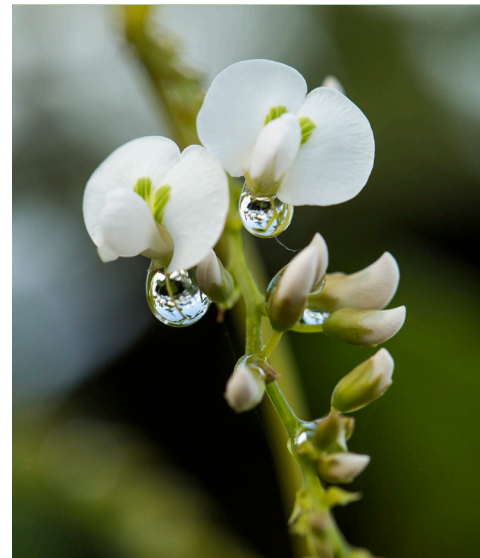

HARDENBERGIA

WHITE OUT

FAST GROWING CLIMBER

Native to Australia *Hardenbergia 'White Out'* is a hardy, fast-growing evergreen climber suitable for full sun locations. With delicate sprays of pure white, pea-shaped flowers adorning the plant from mid-winter through to mid-spring they create a beautiful contrast with 'White Out's' attractive lime green foliage.

FEATURES

- Fast growing evergreen climber
- Long, delicate sprays of pure white pea-shaped flowers
- Flowers borne in profusion from mid-winter to mid-spring
- Lime green foliage and stems

USES

- Ideal for covering fences, trellises, archways and pergolas
- Growth habit is low and shrub like. Perfect for low screening purposes

ORIGIN: Victoria, Australia // **SPECIES:** *Hardenbergia violacea*

FULL SUN

AUSTRALIAN
NATIVE

HARDY

HEIGHT 2.5M

SPREAD 2.5M