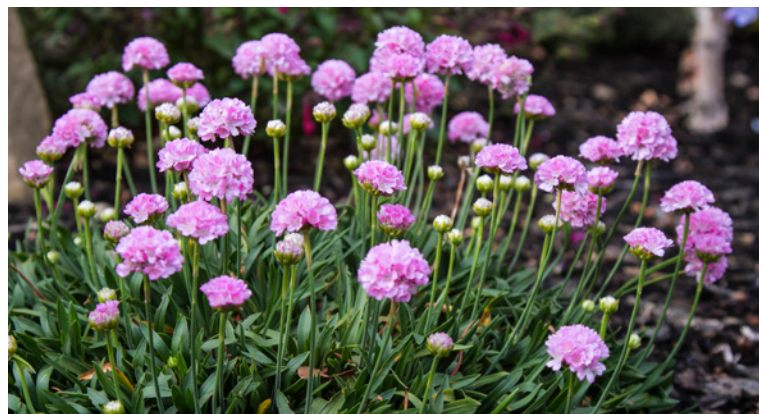

ARMERIA  
**Dreameria**<sup>®</sup>  
SWEET DREAMS

*Dreameria Sweet Dreams is from the new Armeria Dreameria Collection backed by a ten-year breeding program. Boasting masses of large pale purple, globe-shaped blooms neatly held atop sturdy upright stems. Dreameria Sweet Dreams is a tightly mounded, dry tolerant plant suited to rockeries and coastal conditions. The standout pale pink blooms make for stunning, long lasting cut flower displays. The low maintenance, tough nature of this collection makes it an ideal range for use in contemporary architectural settings to complement the modern home garden, and high traffic public spaces.*

## FEATURES

- Masses of pale purple globe-shaped blooms with main flush in spring
- Tight mound of ornamental foliage
- Dry and frost tolerant once established
- Wind tolerant
- Suitable for coastal areas

## USES

- Plant in the forefront of garden beds
- Low borders and edging
- Beautiful container displays
- Rockeries and coastal areas
- Mass plant as a great ground cover
- Cut flowers last well for indoor displays