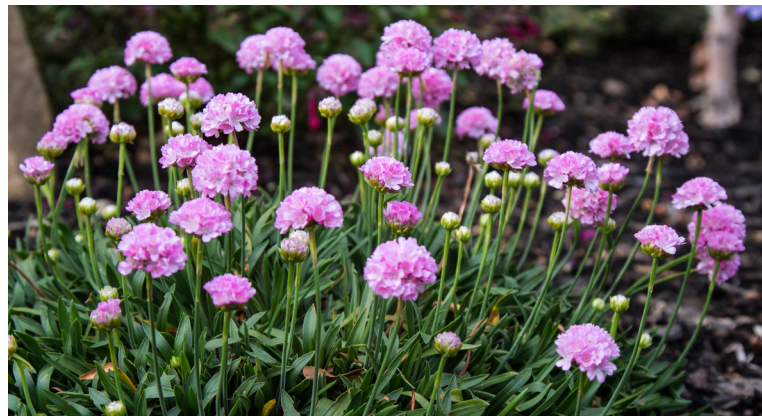

Dreameria®

sweet dreams

Dreameria Sweet Dreams is from the new Armeria Dreameria Collection backed by a ten-year breeding program. Boasting masses of large pale mauve-pink, globe-shaped blooms neatly held atop sturdy upright stems. Dreameria Sweet Dreams is a tightly mounded, dry tolerant plant suited to rockeries and coastal conditions. The standout pale pink blooms make for stunning, long lasting cut flower displays. The low maintenance, tough nature of this collection makes it an ideal range for use in contemporary architectural settings to complement the modern home garden, and high traffic public spaces.

FEATURES

- Masses of pale mauve-pink globe-shaped blooms with main flush in spring
- Tight mound of ornamental foliage
- Dry and frost tolerant once established
- Wind tolerant
- Suitable for coastal areas
- One of the earliest and brightest flowers of spring

USES

- Plant in the forefront of garden beds
- Low borders and edging
- Beautiful container displays
- Rockeries and coastal areas
- Mass plant as a great ground cover
- Cut flowers last well for indoor displays