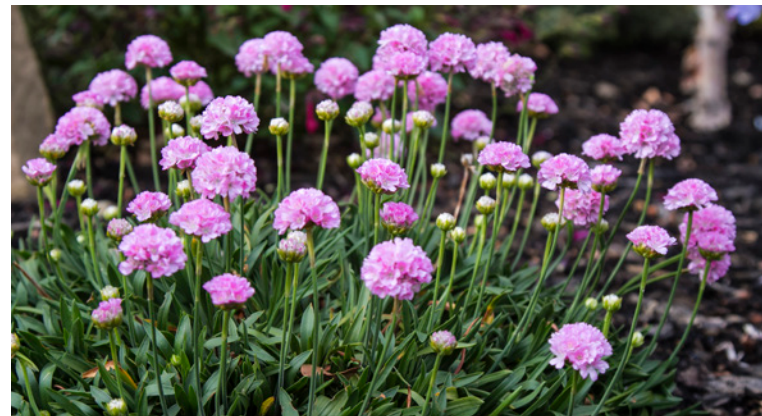

ARMERIA
Dreameria[®]
SWEET DREAMS

Dreameria Sweet Dreams is from the new Armeria Dreameria Collection backed by a ten-year breeding program. Boasting masses of large pale purple, globe-shaped blooms neatly held atop sturdy upright stems. Dreameria Sweet Dreams is a tightly mounded, dry tolerant plant suited to rockeries and coastal conditions. The standout pale pink blooms make for stunning, long lasting cut flower displays. The low maintenance, tough nature of this collection makes it an ideal range for use in contemporary architectural settings to complement the modern home garden, and high traffic public spaces.

FEATURES

- Masses of pale purple globe-shaped blooms with main flush in spring
- Tight mound of ornamental foliage
- Dry and frost tolerant once established
- Wind tolerant
- Suitable for coastal areas
- One of the earliest and brightest flowers of spring

USES

- Plant in the forefront of garden beds
- Low borders and edging
- Beautiful container displays
- Rockeries and coastal areas
- Mass plant as a great ground cover
- Cut flowers last well for indoor displays