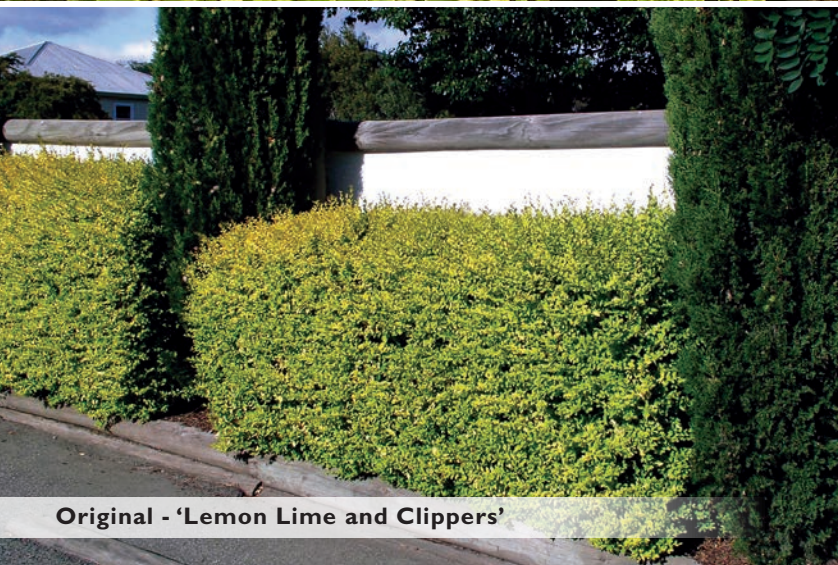

'Sunny'

Original - 'Lemon Lime and Clippers'

## Ligustrum undulatum 'Sunny'

### Features:

- A fantastic hedging variety that is easy to trim
- Beautiful lime foliage with golden edges
- Dense and thick, especially when pruned to shape