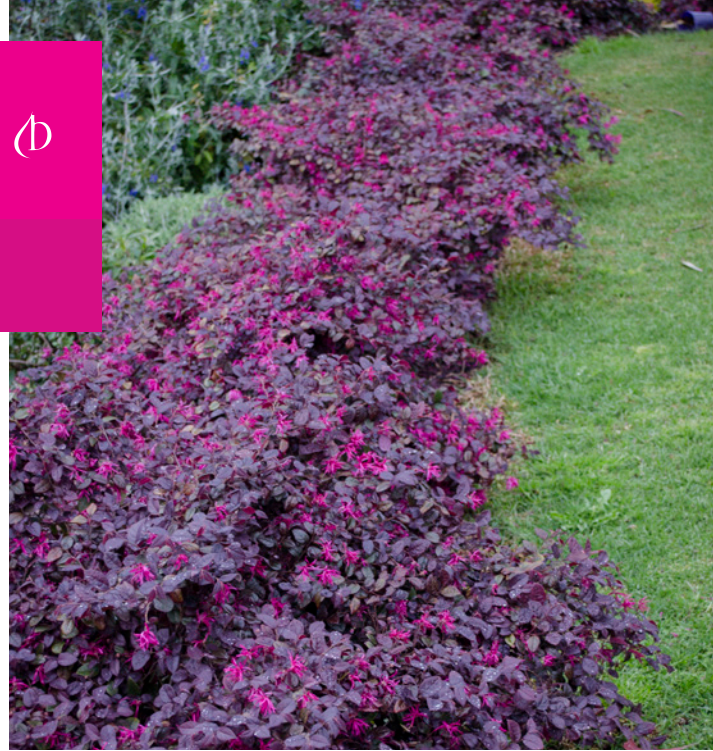

LOROPETALUM

'PLUM GORGEOUS'

Spectacular YEAR ROUND INTEREST

Loropetalum 'Plum Gorgeous' is a stand out selection famed for its year-round, deep plum coloured foliage. Adding even more allure to the plant are the bright magenta, tassel like flowers which appear in spring and again in autumn. Bred for its compact dense habit, it is perfect for low hedging and specimen planting. 'Plum Gorgeous' is a no fuss, frost hardy versatile solution for the garden, and requires minimal maintenance once established.

FEATURES

- Deep plum coloured foliage throughout the year
- Clusters of bright magenta flowering ribbons in spring and again in autumn
- Pendulous, compact form with a graceful plant habits
- Low maintenance and dry tolerant

USES

- Ideal as a large container plant
- Mass plant for a year round display of colour
- Informal hedging
- Specimen planting
- Foliage contrast
- Oriental themed gardens

CARE

Tolerant of a wide range of conditions from full sun to part shade. A moist well drained soil will give best results although once established it is dry tolerant.