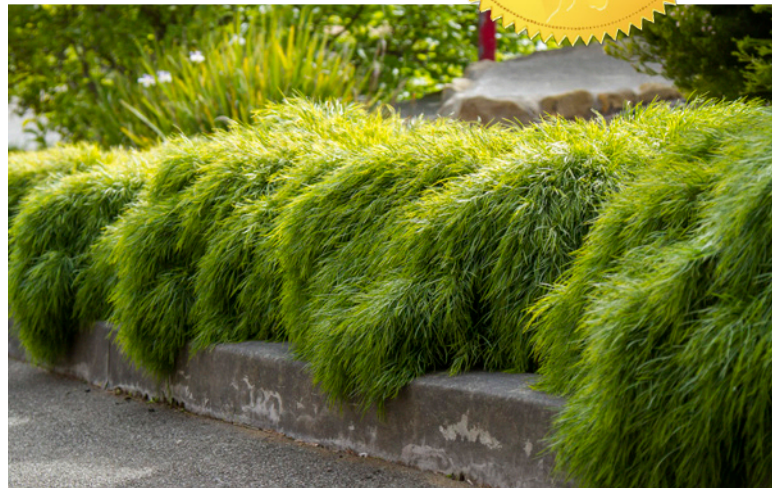

ACACIA

'LIMELIGHT'

LUSH DECORATIVE FOLIAGE

AWARDED 'NATIONAL
MARKETING AWARD 2012'
BY THE NURSERY AND
GARDEN INDUSTRY OF AUSTRALIA

'Limelight' is the leading dwarf *Acacia cognata* variety in Australia and continues to be one of the highest selling protected plants for over 15 years. 'Limelight' is a stunning feature plant in any garden or large container with its soft weeping foliage adding a sense of class and elegance. 'Limelight' makes a garden feel fresh year round and now comes in a standard (or lollipop) form.

FEATURES

- Compact form - tight, mounded weeping habit
- Outstanding decorative foliage - fine, pendulous leaves in fresh lime green colour
- Year round ornamental value
- Dry tolerant
- Easy to grow with minimal maintenance
- Australian native

USES

- Can be mass planted as well as for garden or tub specimen
- Small gardens, patios and courtyards
- Year round interest for general garden use
- Native, exotic, oriental or tropical style garden designs
- Hardy for commercial landscaping projects